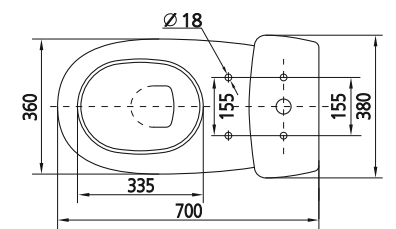

312

Верона | Verona

**Коллекция Верона от Керамин. Итальянские архитектурные формы.
The Verona Collection from Keramin. Italian Architectural Forms.**

Итальянские архитектурные формы нашли свое воплощение в коллекции Верона. А большой выбор элементов коллекции дает возможность создать функциональный интерьер даже в самой большой ванной комнате.

Italian architectural forms were embodied in the Verona collection. A wide choice of elements of the collection makes it possible to create a functional interior, even in a very large bathroom.

Пьедестал Люкс
Column Lux

313