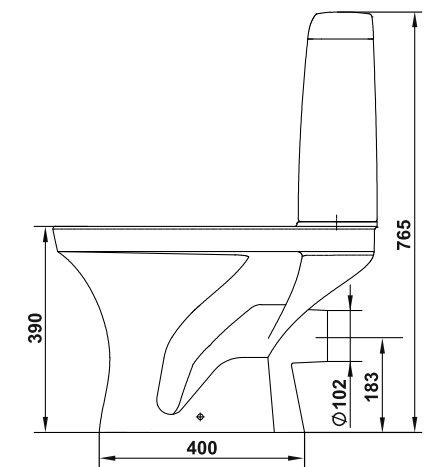

Originality and eccentricity – these are the distinctive features of the collection «Santi». The wide range of the refined and exquisite models will perfectly suit both small and large bathrooms.

Биде Санти  
Bidet Santi