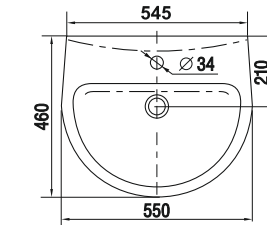

Лидер | Leader

**Коллекция Лидер от Керамин. Современный стиль традиционных форм.
The Leader Collection from Keramin. Modern Style of Traditional Forms.**

Идеальное сочетание мягких линий с четкими гранями присутствует во всех изделиях коллекции Лидер. Санитарная керамика данной коллекции – удачный симбиоз современного стиля и традиционных форм.

The perfect combination of soft lines with a clear distinction is present in all products of Leader collection. The sanitaryware of this collection is a successful symbiosis of modern style and traditional forms.

Пьедестал Люкс
Column Lux