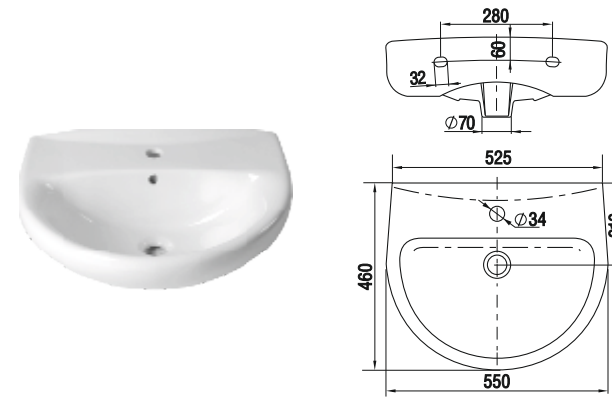

Products of Grand sanitaryware collection successfully combine quality, practicality and reasonable price. Its soft lines and a classic style are perfect for a peaceful and harmonious interior.

Умывальник Гранд 55  
Wash-basin Grand 55