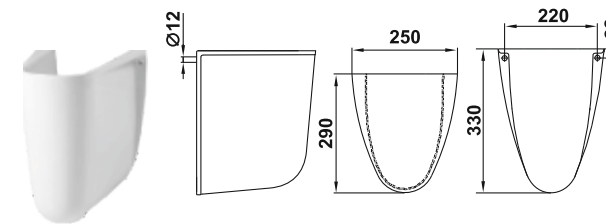

Пьедестал консольный Люкс
Wall-hang column Lux