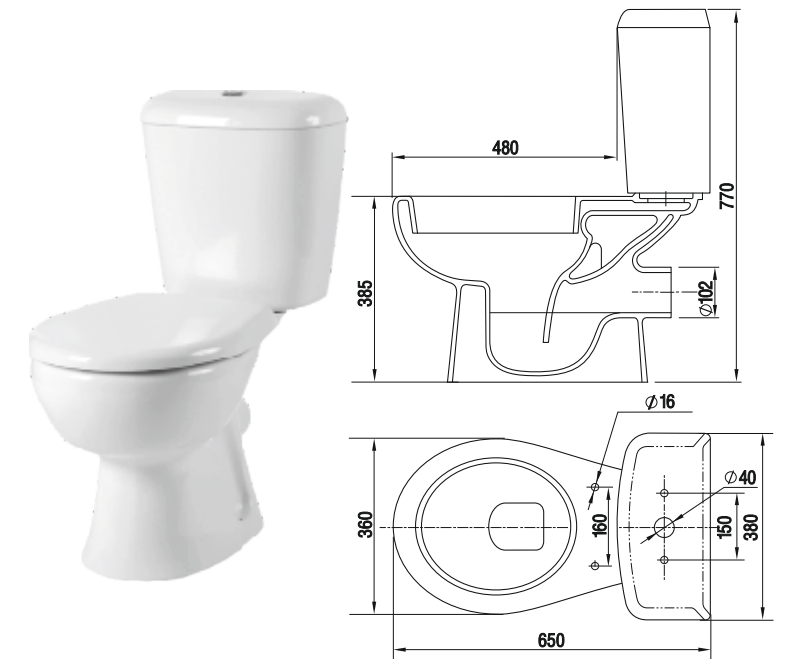

Унитаз-компакт Гранд
WC Grand