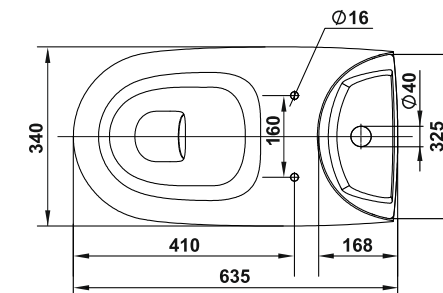

Originality and eccentricity – these are the distinctive features of the collection «Santi». The wide range of the refined and exquisite models will perfectly suit both small and large bathrooms.

Биде Санти  
Bidet Santi