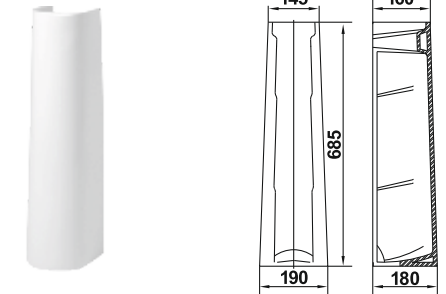

Пьедестал Люкс
Column Lux

305