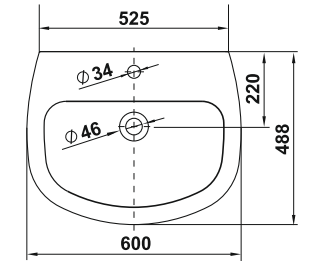

Italian architectural forms were embodied in the Verona collection. A wide choice of elements of the collection makes it possible to create a functional interior, even in a very large bathroom.

Умывальник Верона 60  
Wash-basin Verona 60