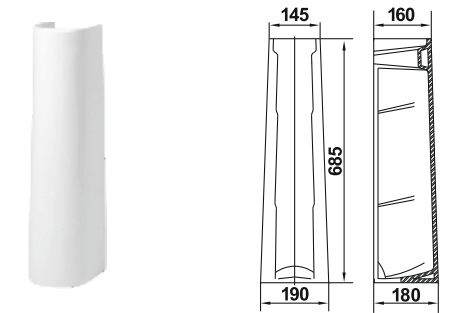

Пьедестал Люкс
Column Lux

321