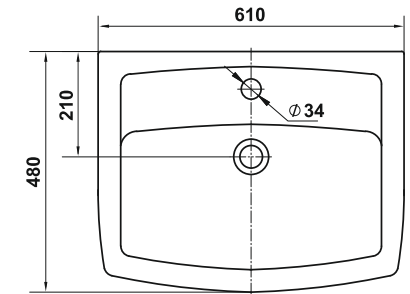

Умывальник Чезаро 60
Wash-basin Cesaro 60