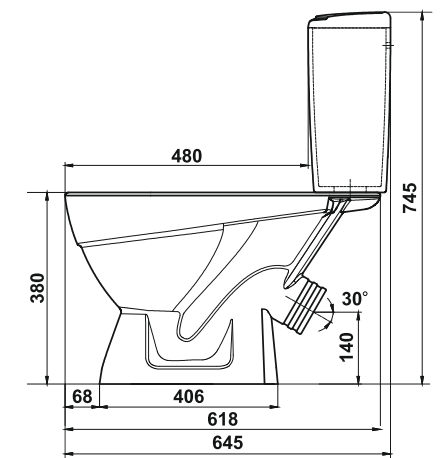

KERAMIN

КОЛЛЕКЦИЯ САНИТАРНОЙ КЕРАМИКИ | COLLECTION OF SANITARYWARE

Палермо | Palermo

Коллекция Палермо от Керамин. Комфорт в каждой детали.
The Palermo Collection from Keramin. Comfort in Every Detail.

Все элементы коллекции Палермо ненавязчиво и уверенно найдут свое место в интерьере ванной комнаты. Конструктивные особенности изделий позволяют обеспечить комфорт и полную гигиеничность при использовании.

All elements of the Palermo collection will gently but surely find their place in the interior of your bathroom. An design features will definitely provide comfort and maximum hygiene to the user.

305