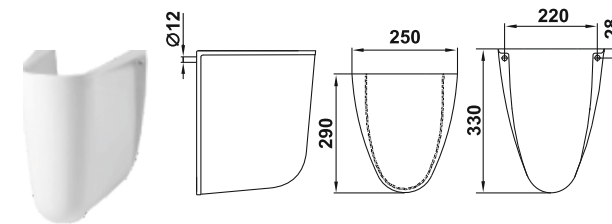

All elements of the Palermo collection will gently but surely find their place in the interior of your bathroom. An design features will definitely provide comfort and maximum hygiene to the user.

Умывальник Чезаро 60  
Wash-basin Cesaro 60