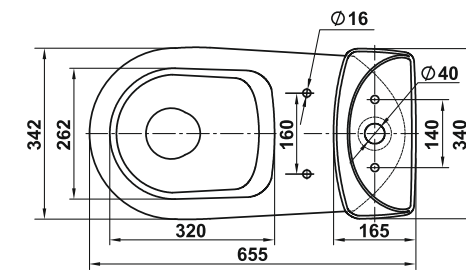

KERAMIN

КОЛЛЕКЦИЯ САНИТАРНОЙ КЕРАМИКИ | COLLECTION OF SANITARYWARE

Палермо | Palermo

Коллекция Палермо от Керамин. Комфорт в каждой детали.
The Palermo Collection from Keramin. Comfort in Every Detail.

Все элементы коллекции Палермо ненавязчиво и уверенно найдут свое место в интерьере ванной комнаты. Конструктивные особенности изделий позволяют обеспечить комфорт и полную гигиеничность при использовании.

All elements of the Palermo collection will gently but surely find their place in the interior of your bathroom. An design features will definitely provide comfort and maximum hygiene to the user.

305