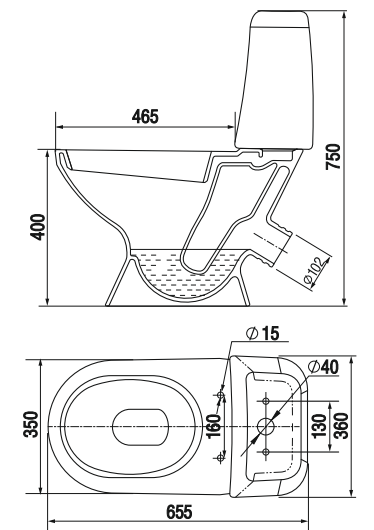

318

Стиль | Style

**Коллекция Стиль от Керамин. Практичность и красота.
The Style Collection from Keramin. Practicality and Beauty.**

Практичность и красота санитарной керамики коллекции Стиль позволят превратить ванную комнату из бытового помещения в уютное и комфортное жилое пространство.

Practicality and beauty of sanitaryware of Style collection will turn your bathroom from a functional space into a place with cozy and comfortable living style.

Пьедестал консольный Люкс
Wall-hang column Lux

Пьедестал Стиль
Column Style

319