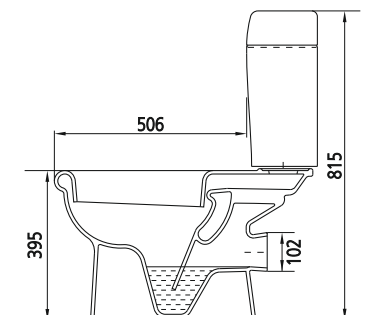

312

Верона | Verona

**Коллекция Верона от Керамин. Итальянские архитектурные формы.
The Verona Collection from Keramin. Italian Architectural Forms.**

Итальянские архитектурные формы нашли свое воплощение в коллекции Верона. А большой выбор элементов коллекции дает возможность создать функциональный интерьер даже в самой большой ванной комнате.

Italian architectural forms were embodied in the Verona collection. A wide choice of elements of the collection makes it possible to create a functional interior, even in a very large bathroom.

Пьедестал Люкс
Column Lux

313