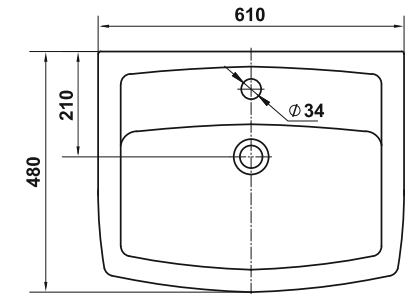

All elements of the Palermo collection will gently but surely find their place in the interior of your bathroom. An design features will definitely provide comfort and maximum hygiene to the user.

Умывальник Чезаро 60  
Wash-basin Cesaro 60