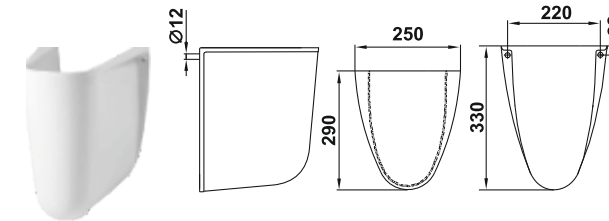

Лидер | Leader

**Коллекция Лидер от Керамин. Современный стиль традиционных форм.
The Leader Collection from Keramin. Modern Style of Traditional Forms.**

Идеальное сочетание мягких линий с четкими гранями присутствует во всех изделиях коллекции Лидер. Санитарная керамика данной коллекции – удачный симбиоз современного стиля и традиционных форм.

The perfect combination of soft lines with a clear distinction is present in all products of Leader collection. The sanitaryware of this collection is a successful symbiosis of modern style and traditional forms.

Пьедестал Люкс
Column Lux