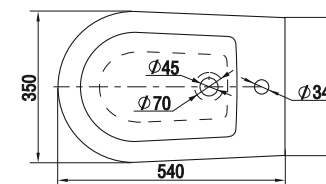

312

Верона | Verona

**Коллекция Верона от Керамин. Итальянские архитектурные формы.
The Verona Collection from Keramin. Italian Architectural Forms.**

Итальянские архитектурные формы нашли свое воплощение в коллекции Верона. А большой выбор элементов коллекции дает возможность создать функциональный интерьер даже в самой большой ванной комнате.

Italian architectural forms were embodied in the Verona collection. A wide choice of elements of the collection makes it possible to create a functional interior, even in a very large bathroom.

Пьедестал Люкс
Column Lux

313