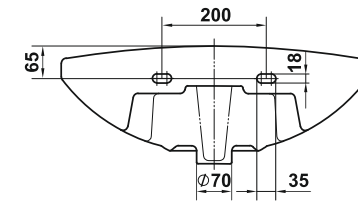

All elements of the Palermo collection will gently but surely find their place in the interior of your bathroom. An design features will definitely provide comfort and maximum hygiene to the user.

Умывальник Чезаро 60  
Wash-basin Cesaro 60