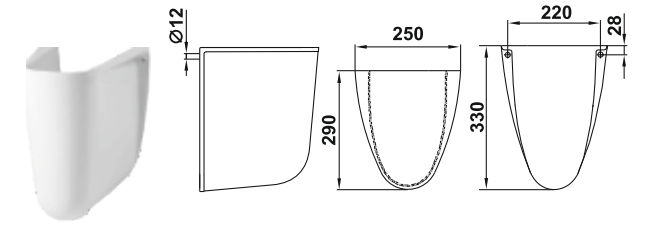

Products of Grand sanitaryware collection successfully combine quality, practicality and reasonable price. Its soft lines and a classic style are perfect for a peaceful and harmonious interior.

Умывальник Гранд 55  
Wash-basin Grand 55