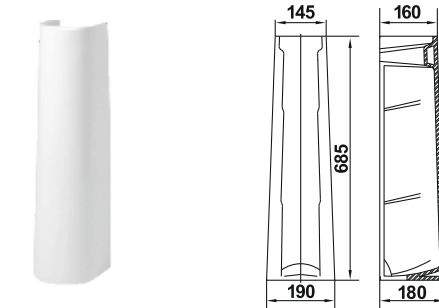

Пьедестал Люкс
Column Lux

323