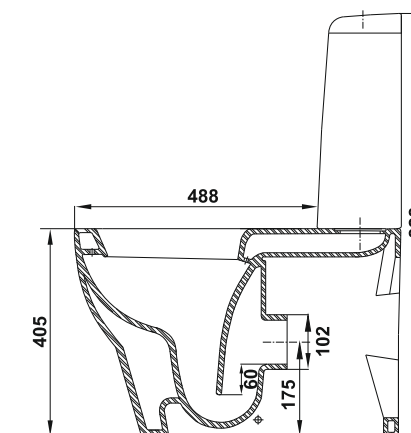

КЕРАМИН

КОЛЛЕКЦИЯ САНИТАРНОЙ КЕРАМИКИ | COLLECTION OF SANITARYWARE

298

Арктик | Arctic

**Коллекция Арктик от Керамин. Скандинавский стиль.
The Arctic Collection from Keramin. Scandinavian Style.**

Современный и актуальный скандинавский стиль коллекции Арктик – идеальное решение для спокойной и гармоничной ванной комнаты.

Modern and actual Scandinavian style of the Arctic collection is an ideal solution for a quiet and harmonious bathroom.

Умывальник Арктик 60
Wash-basin Arctic 60

299