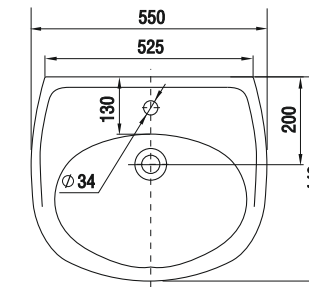

322

Вита | Vita

Коллекция Вита от Керамин. Практичность в каждой детали. The Vita Collection from Keramin. Practicality in Every Detail.

Коллекция Вита разработана для тех, кто планирует обустройство туалетной комнаты максимально экономично, но при этом практично и комфортно. Небольшие размеры, экономичная система смыва, классический дизайн унитаза в сочетании с современным узким бачком в полной мере обеспечат потребности экономных покупателей.

Vita Collection was specially designed for people trying to be more economical but also willing to retain practicality and comfort. Small size, cost-effective flush system, classical WC design combined with modern narrow tank will meet the requirements of saving buyers.

323