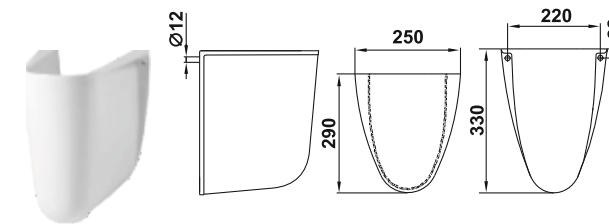

322

Вита | Vita

Коллекция Вита от Керамин. Практичность в каждой детали. The Vita Collection from Keramin. Practicality in Every Detail.

Коллекция Вита разработана для тех, кто планирует обустройство туалетной комнаты максимально экономично, но при этом практично и комфортно. Небольшие размеры, экономичная система смыва, классический дизайн унитаза в сочетании с современным узким бачком в полной мере обеспечат потребности экономных покупателей.

Vita Collection was specially designed for people trying to be more economical but also willing to retain practicality and comfort. Small size, cost-effective flush system, classical WC design combined with modern narrow tank will meet the requirements of saving buyers.

323