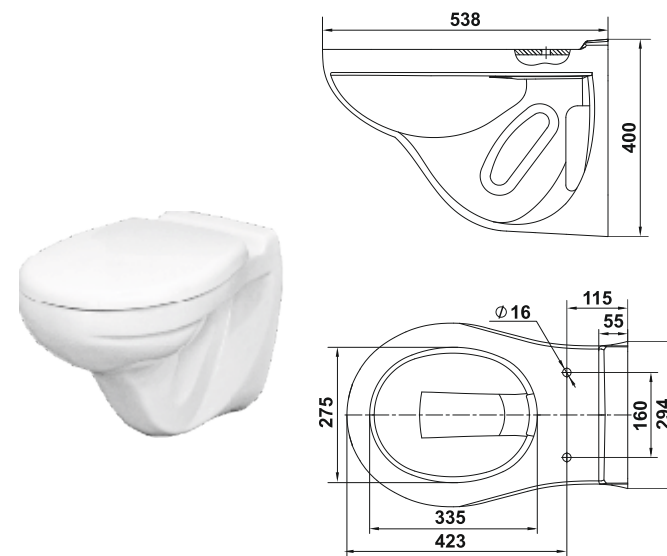

Унитаз консольный Гранд R
Wall-hang WC Grand R