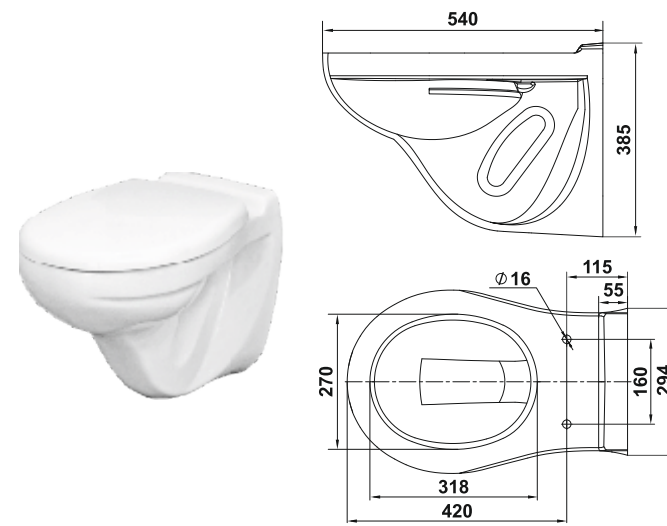

Унитаз консольный Гранд
Wall-hang WC Grand