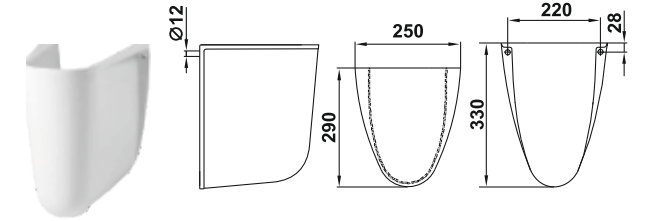

Practicality and beauty of sanitaryware of Style collection will turn your bathroom from a functional space into a place with cozy and comfortable living style.

Умывальник Стиль 60  
Wash-basin Style 60