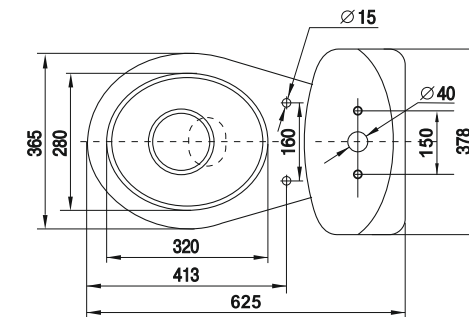

Лидер | Leader

**Коллекция Лидер от Керамин. Современный стиль традиционных форм.
The Leader Collection from Keramin. Modern Style of Traditional Forms.**

Идеальное сочетание мягких линий с четкими гранями присутствует во всех изделиях коллекции Лидер. Санитарная керамика данной коллекции – удачный симбиоз современного стиля и традиционных форм.

The perfect combination of soft lines with a clear distinction is present in all products of Leader collection. The sanitaryware of this collection is a successful symbiosis of modern style and traditional forms.

Пьедестал Люкс
Column Lux