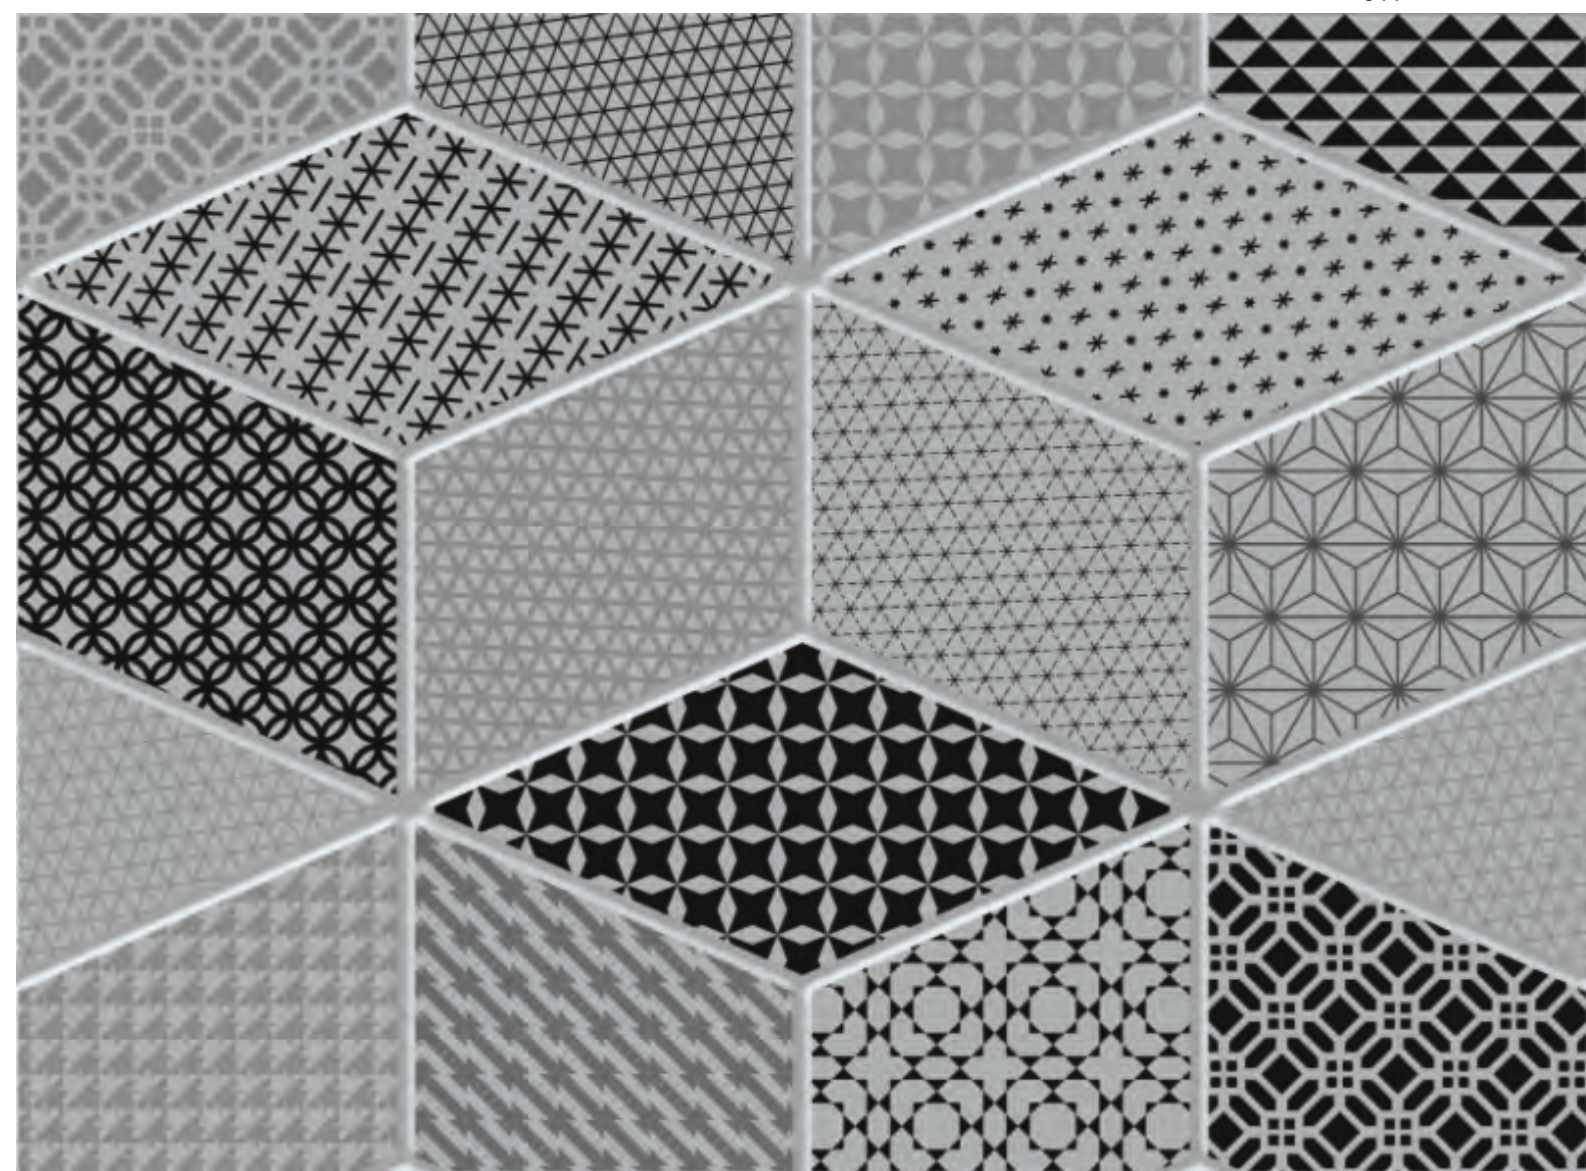

© KERAMIN

КОЛЛЕКЦИЯ КЕРАМИЧЕСКОЙ ПЛИТКИ | COLLECTION OF CERAMIC TILES

Тренд | Trend

**Коллекция Тренд от Керамин. В авангарде стиля.
The Trend Collection from Keramin. At the Style Forefront.**

600x300mm

Сочетание мелкого геометрического орнамента и структурной поверхности – набирающий популярность тренд в мире декоративных отделочных материалов. Два цветовых решения данной коллекции, плитка с градиентным эффектом, структурированная поверхность, имитирующая геометрические трапециевидные формы, модная пастельная цветовая гамма – все это позволит легко вписать коллекцию в современный интерьер. Коллекция будет интересна любителям уравновешенной элегантной классики, и тем, кто хочет внести нотки новаторства в повседневную жизнь.

Combination of fine geometric decor and structural surface is becoming an increasingly popular trend in the world of decorative materials. Two color solutions, the tile with a gradient effect, structural surface simulating geometric trapezoidal shapes, fashionable pastel colors... All this makes it easy to fit the collection with modern interiors. The collection will be of interest to those who like well-balanced elegant classics and those who bring innovation in everyday life.