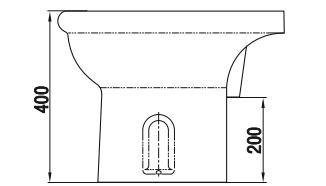

312

Верона | Verona

**Коллекция Верона от Керамин. Итальянские архитектурные формы.
The Verona Collection from Keramin. Italian Architectural Forms.**

Итальянские архитектурные формы нашли свое воплощение в коллекции Верона. А большой выбор элементов коллекции дает возможность создать функциональный интерьер даже в самой большой ванной комнате.

Italian architectural forms were embodied in the Verona collection. A wide choice of elements of the collection makes it possible to create a functional interior, even in a very large bathroom.

Пьедестал Люкс
Column Lux

313