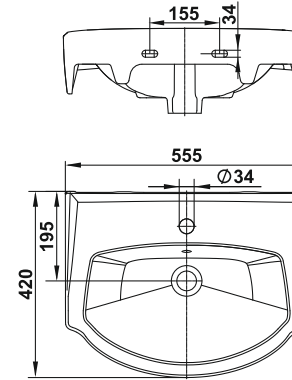

KERAMIN

КОЛЛЕКЦИЯ САНИТАРНОЙ КЕРАМИКИ | COLLECTION OF SANITARYWARE

Альбано | Albano

**Коллекция Альбано от Керамин. Пластичность и элегантность.
The Albano Collection from Keramin. Elegancy and Plasticity.**

В изделиях коллекции «Альбано» прекрасно сочетаются солидные формы и плавные линии. Таким образом, в дизайне массивность отлично гармонирует с пластичностью и элегантностью. Изделия коллекции идеально подойдут для спокойных и консервативных интерьеров ванных комнат.

Solid forms and soft lines are perfectly combined in the elements of Albano collection. Massive elements are in harmony with elegance and plasticity. This collection is a perfect choice for classic design followers.

296

297