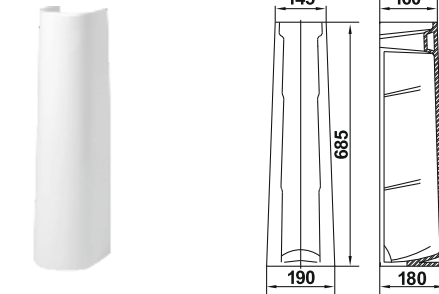

Пьедестал Люкс
Column Lux

307