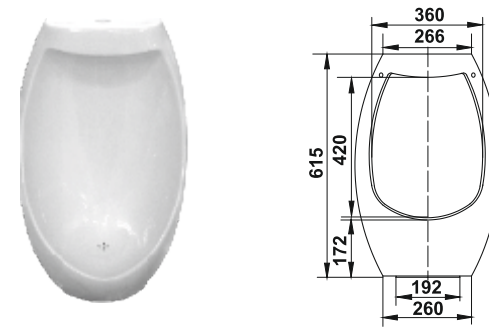

Унитаз-компакт Арктик
WC Arctic

Писсуар Женева
Urinal Geneva