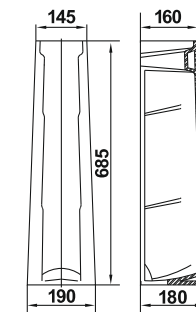

Пьедестал Люкс
Column Lux