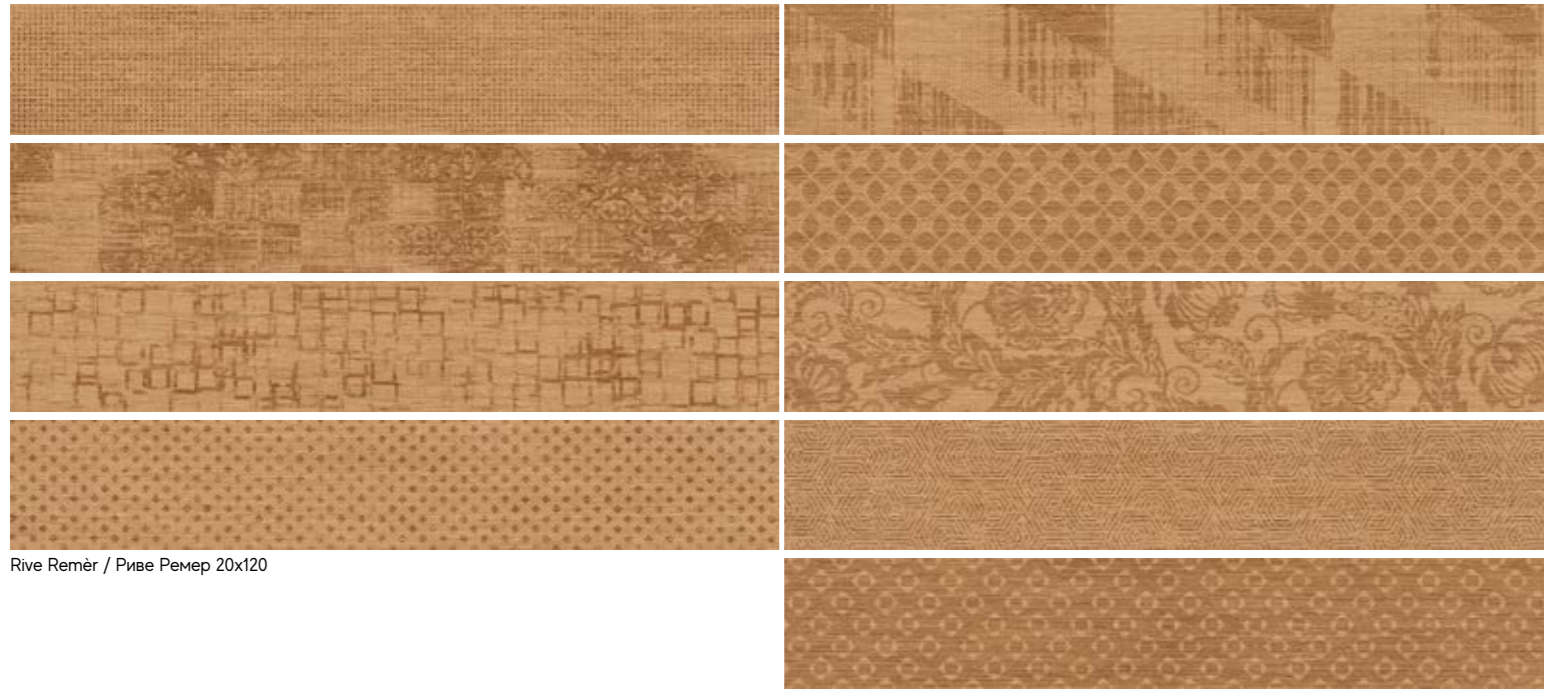

Rive | Риве

Coloured body porcelain tiles / Керамический гранит окрашенный в массе

Rive Remèr / Риве Ремер 20x120