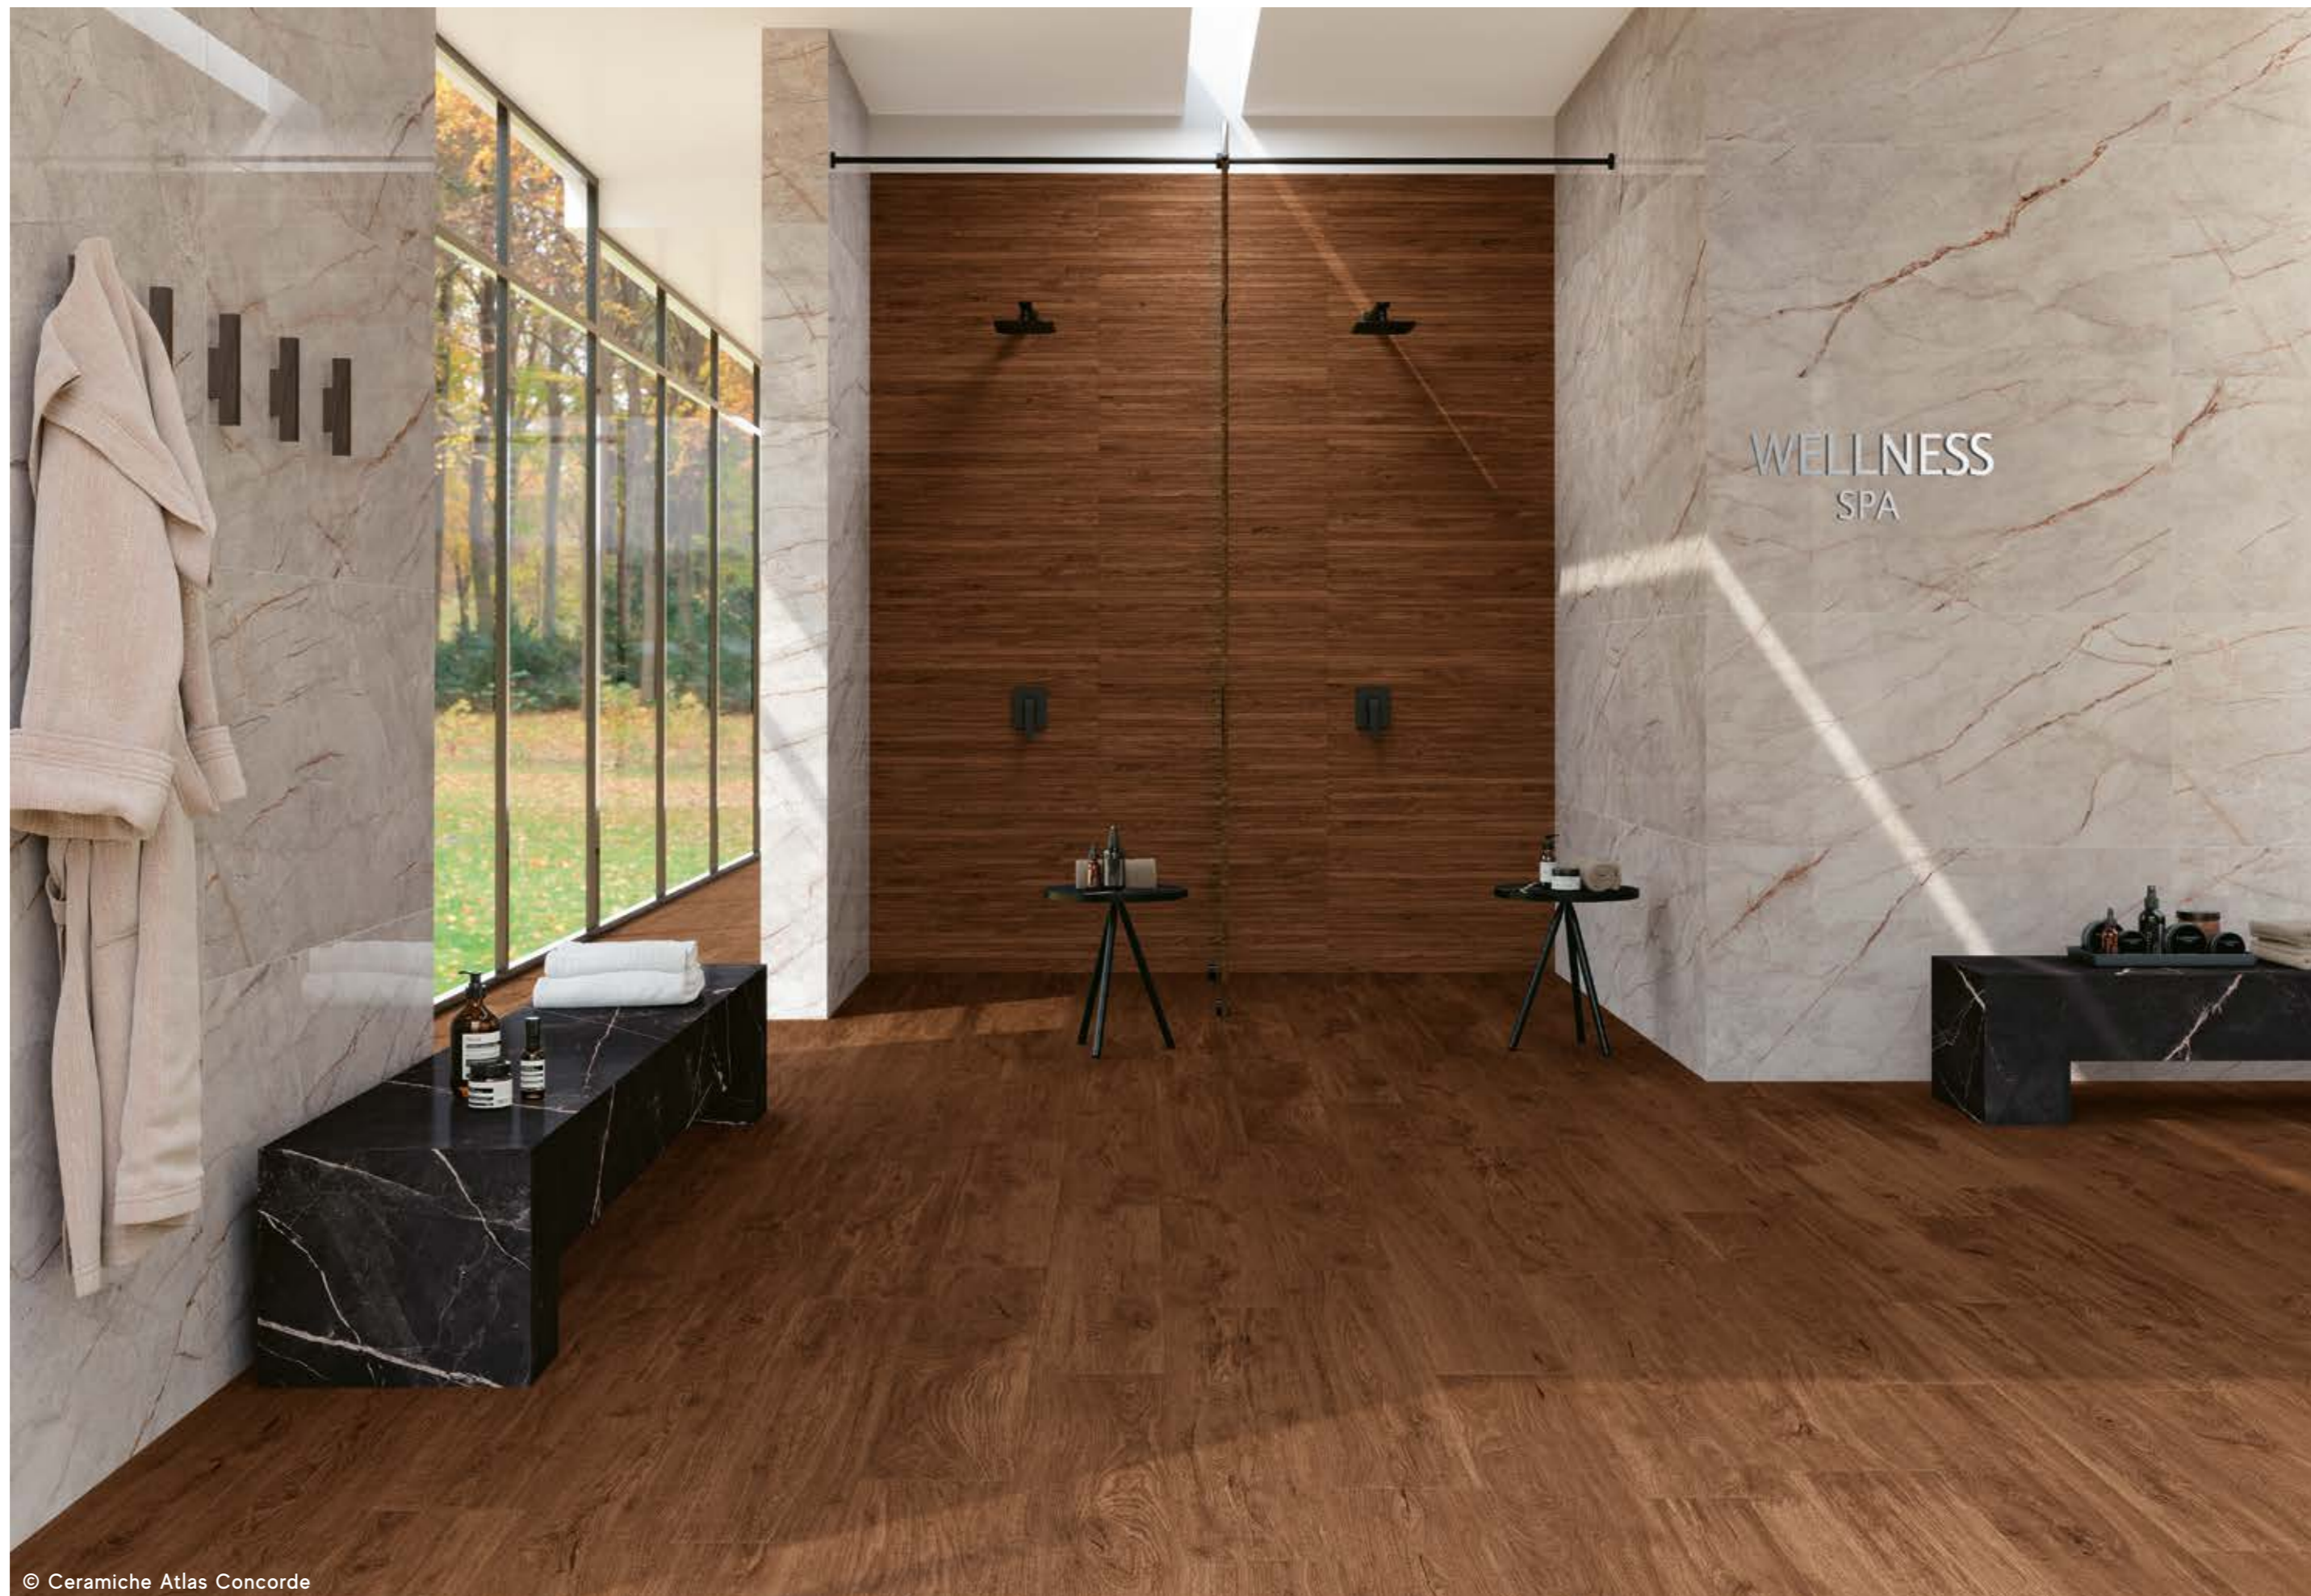

© Ceramiche Atlas Concorde