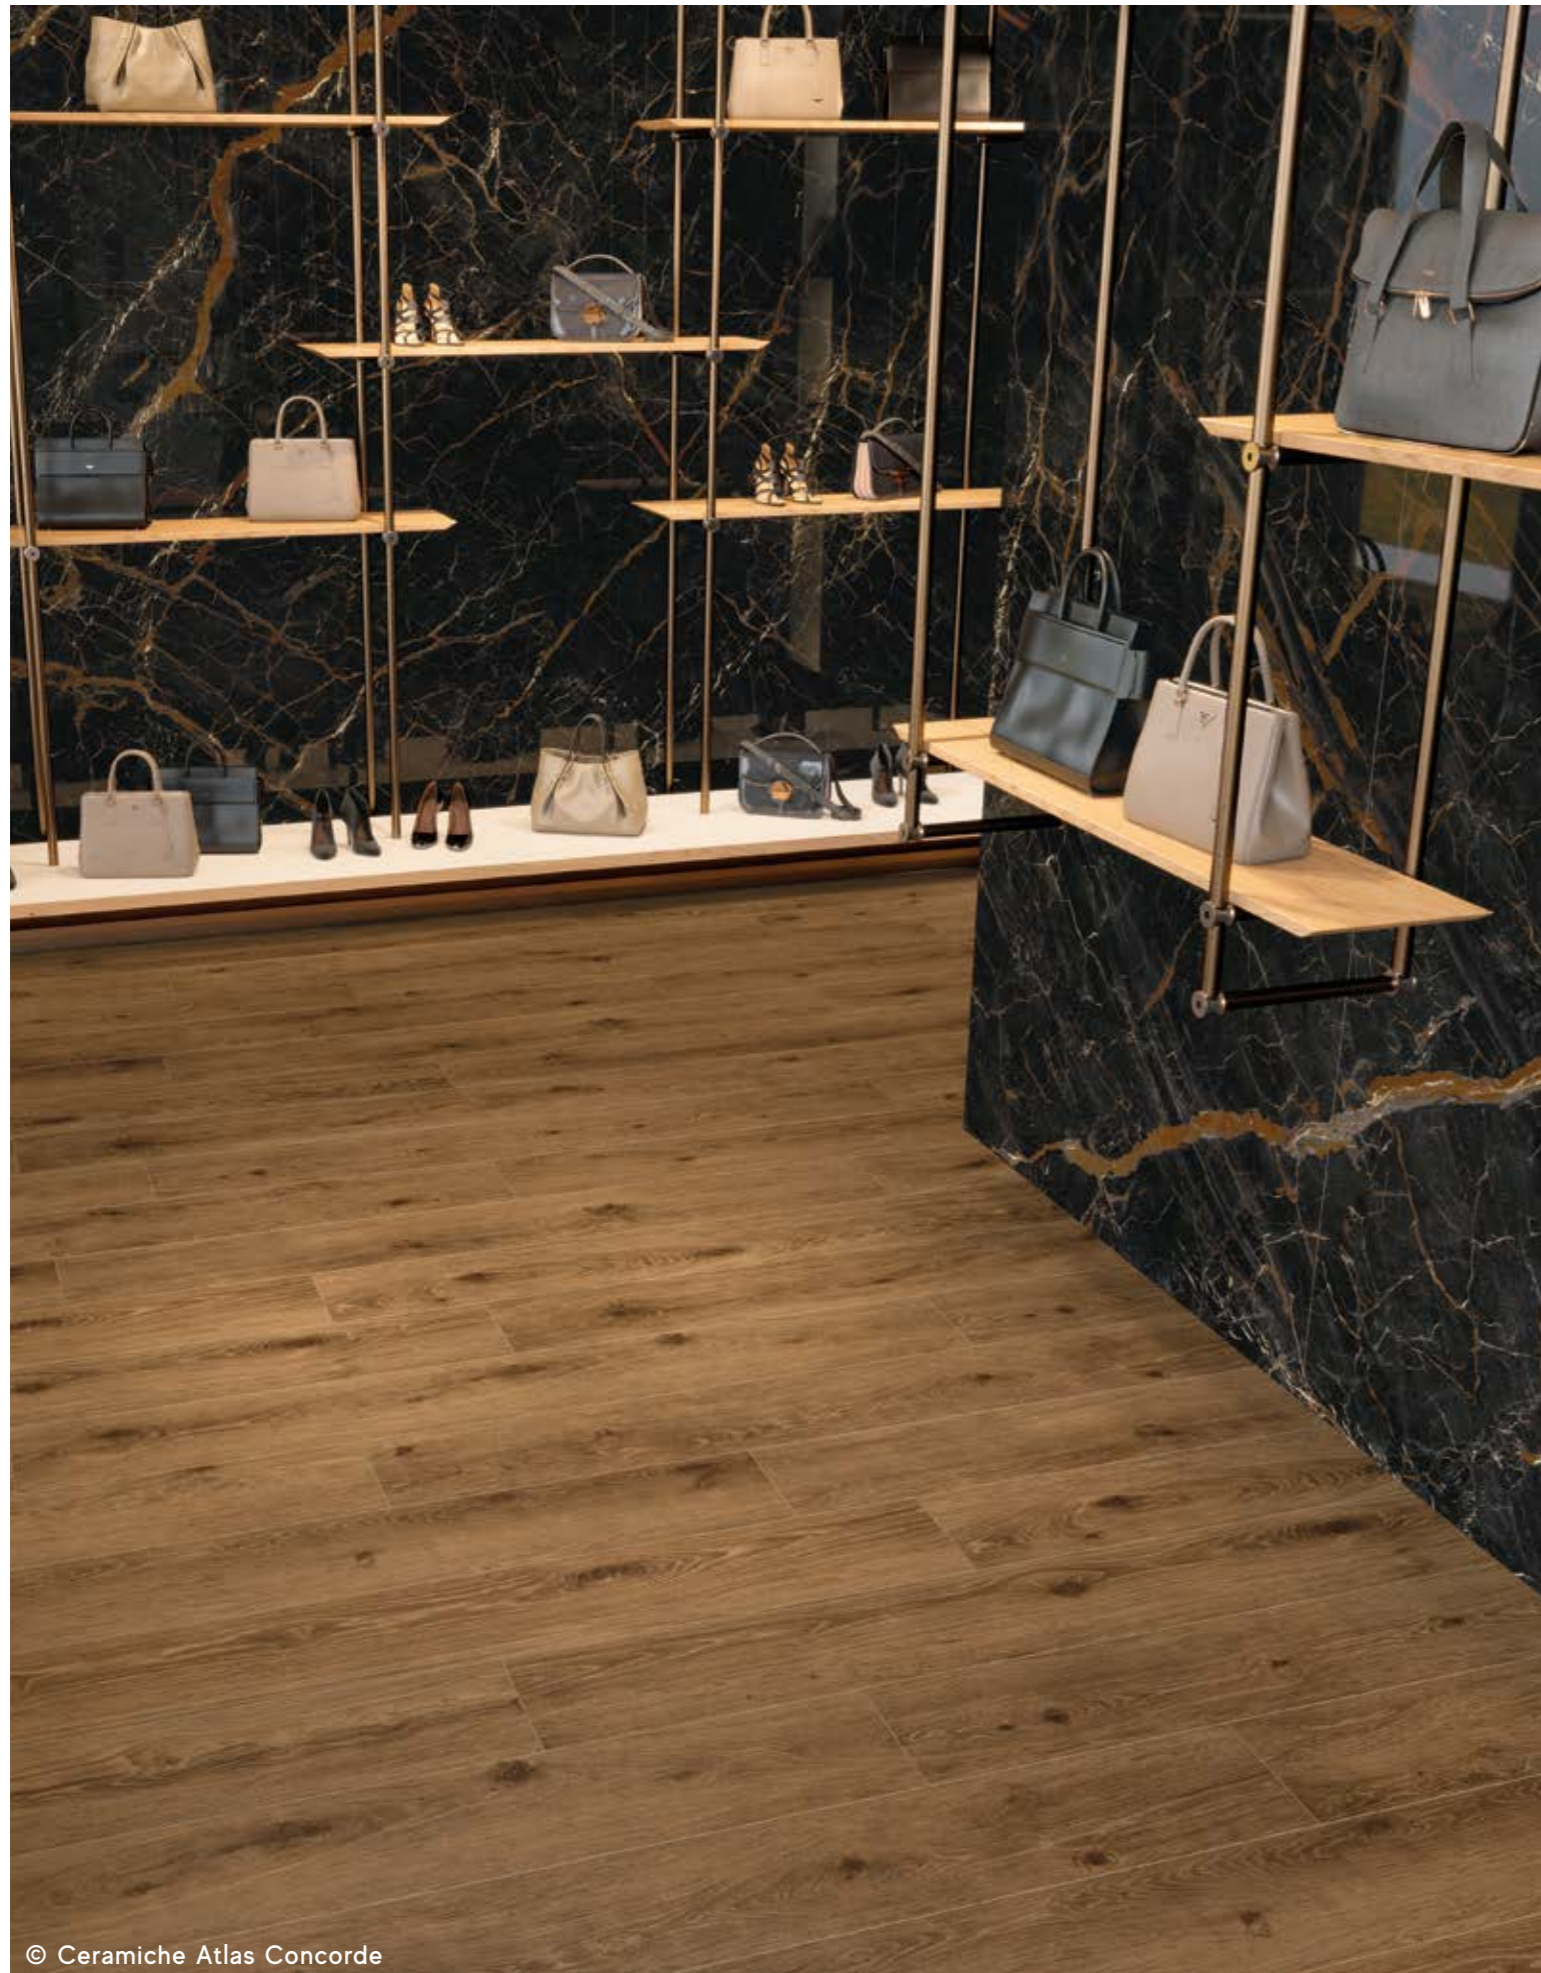

FLOOR
Wine Oak Brunello
Вайн Оак Брунелло
20x160

© Ceramiche Atlas Concorde