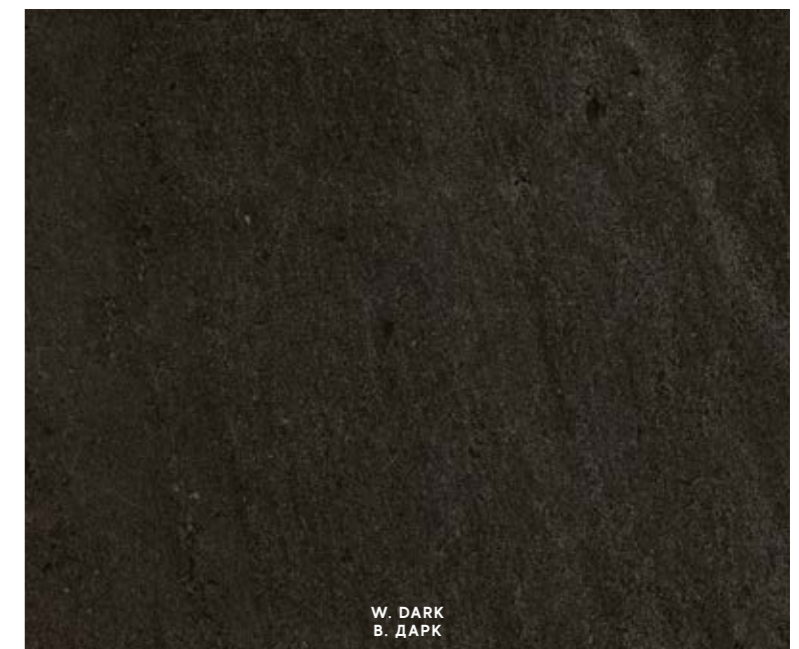

W. МОКА
В. МОКА

W. DARK
В. ДАРК