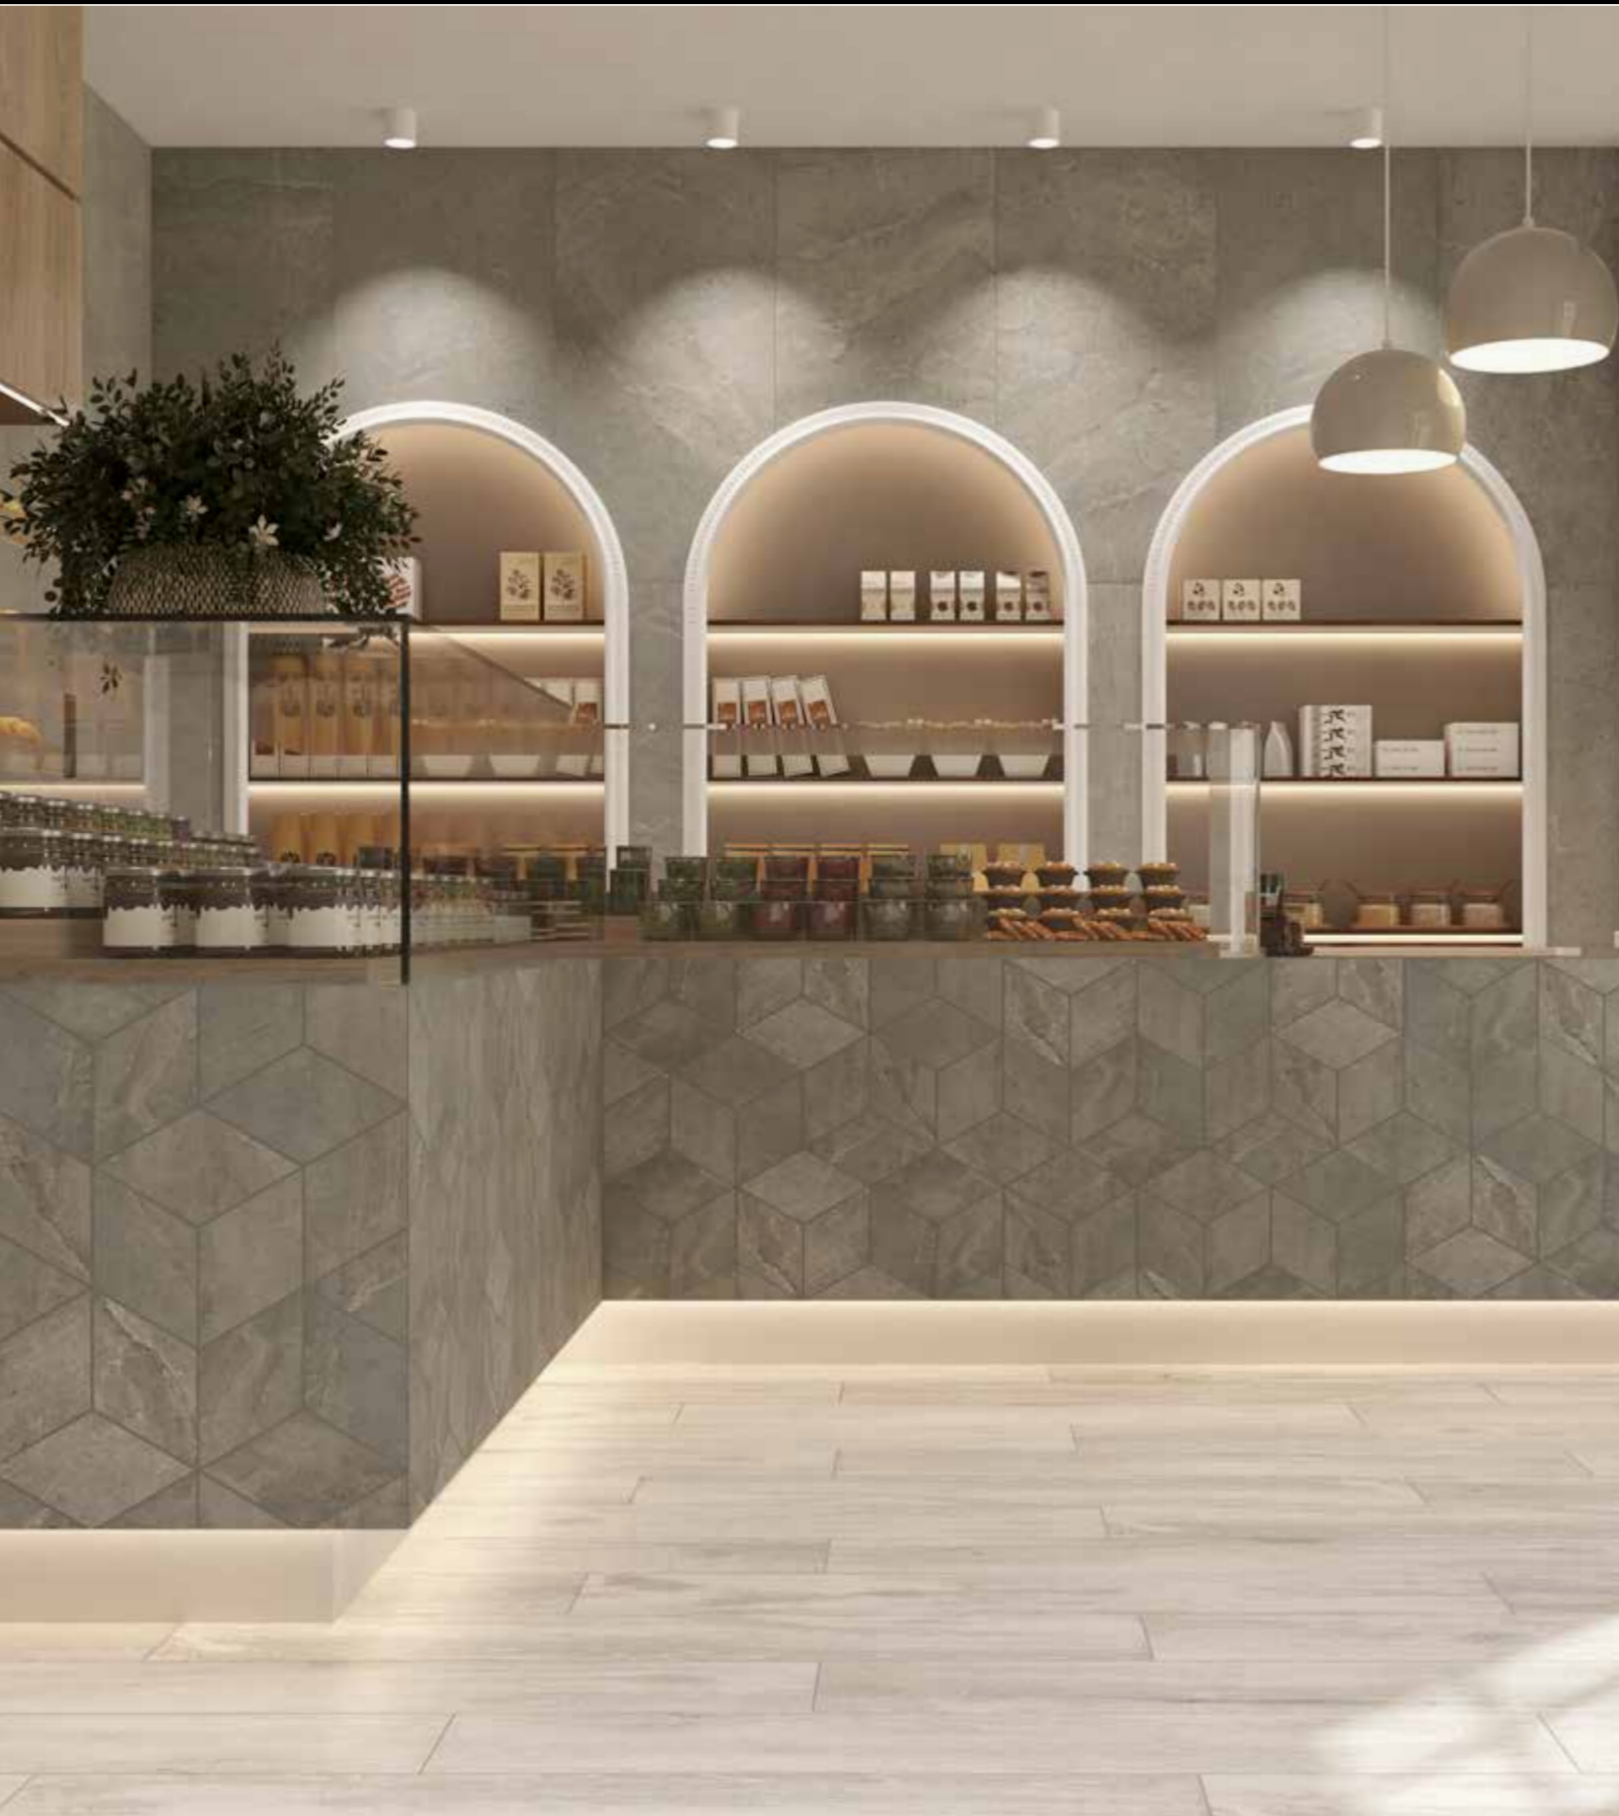

The Daintree National Park in Australia has been inscribed on the UNESCO World Natural Heritage List as a spectacular example of the evolution of life on Earth. Unique rain forests, rare plants and animals exist here regardless of time and space. The laconic and restrained wood collection will appeal to true connoisseurs of classic, elegant interiors and emphasize the aesthetic content of any room.