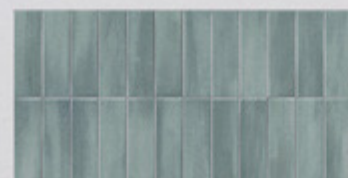

Deco Allure Green
32x62,5 / 12,6"x24,6" GF-20355D