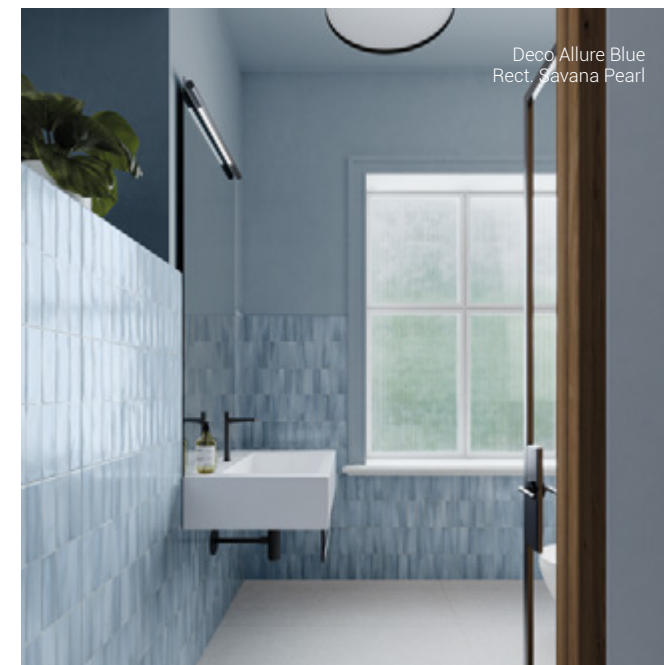

Deco Allure Honey
32x62,5 / 12,6"x24,6" GF-20355D

Deco Allure Green
32x62,5 / 12,6"x24,6" GF-20355D

Deco Allure Blue
32x62,5 / 12,6"x24,6" GF-20355D

www.gayafores.es

Deco Allure Green

Deco Allure Honey
Rect. Savana Almond