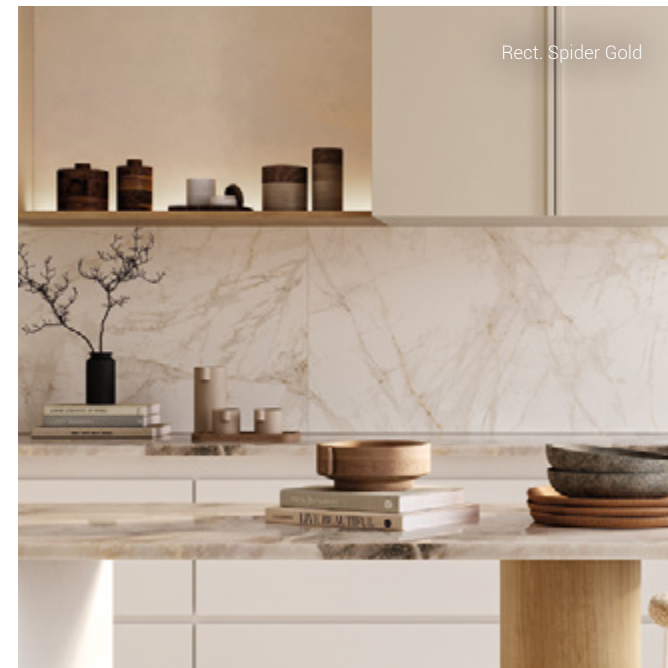

Deco Spider Gold 32x62,5 / 12,6"x24,6"

GF-20355D

www.gayafores.es

Deco Spider Gold
 Rect. Spider Gold

Deco Spider Gold
 Rect. Spider Gold

Rect. Spider Gold

Deco Spider Gold

The base of Spider Gold is complemented by relief decoration that creates a vertical surface undulation, a pattern composed of gentle curves formed by crests and valleys inspired by the natural effect of sand dunes, with aesthetic continuity to generate an endless texture.