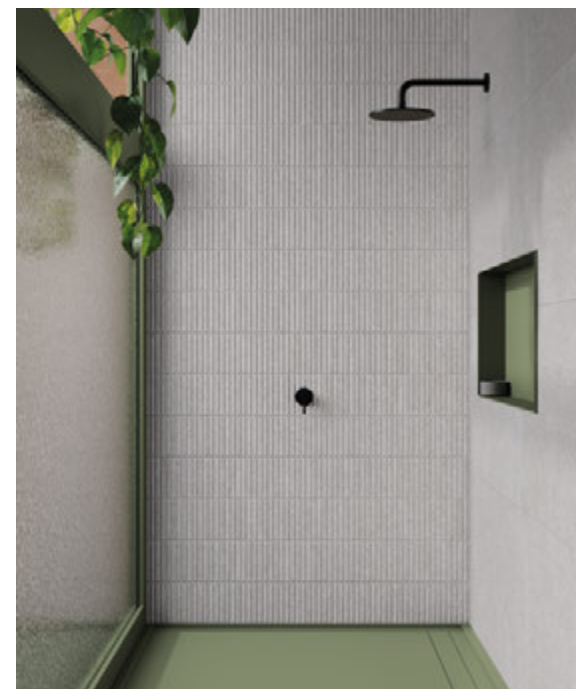

60x120 cm / 23,6"x47,3"  
Rect 59,1x119,1 cm / 23,3"x46,9"  
60x60 cm / 23,6"x23,6"  
32x62,5 cm / 12,6"x24,6"

Deco Savana Natural 32x62,5 / 12,6"x24,6" · Rect. Savana Natural 59,1x119,1 / 23,3"x46,9"

Deco Savana Pearl 32x62,5 / 12,6"x24,6" · Rect. Savana Pearl 59,1x119,1 / 23,3"x46,9"