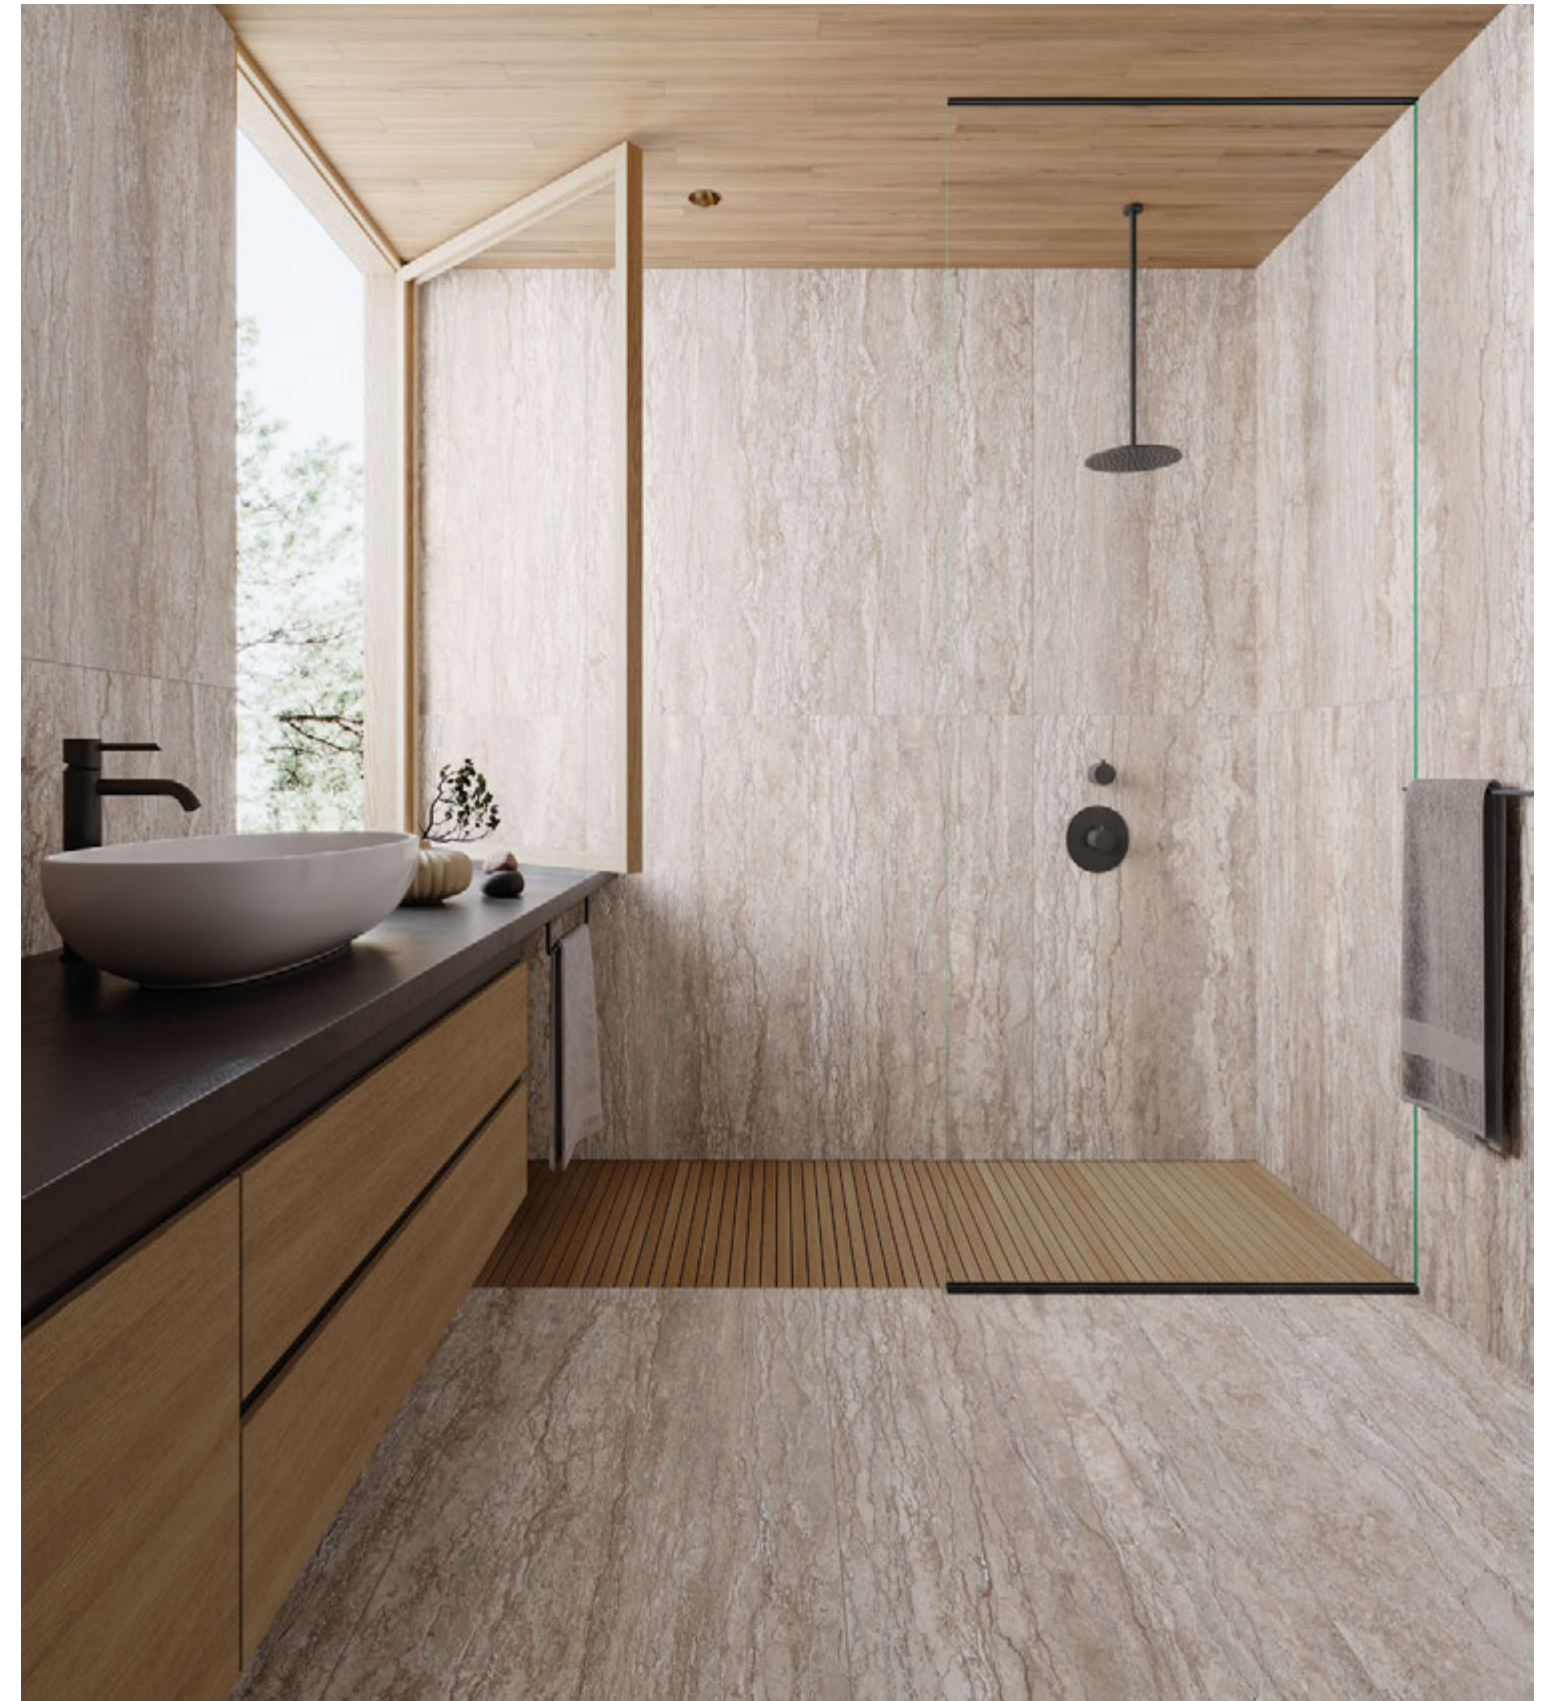

Rect. Travertino Silver 59,1x119,1 / 23,3"x46,9"