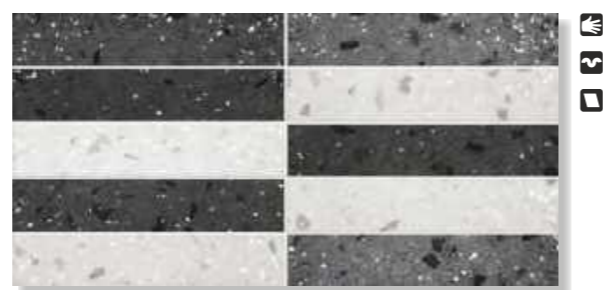

Морена 2Д
Moraine 2D
600X300mm