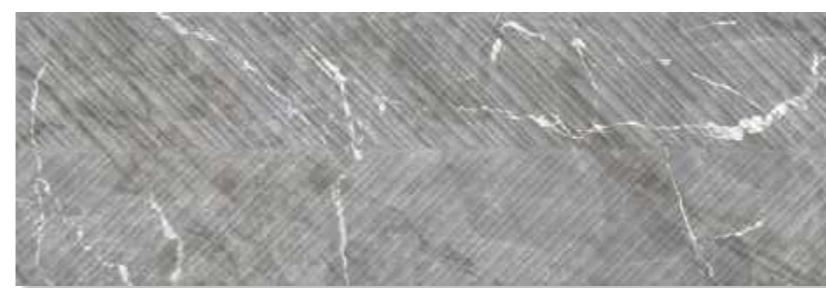

Найс 1Д
Nice 1D
900X300mm