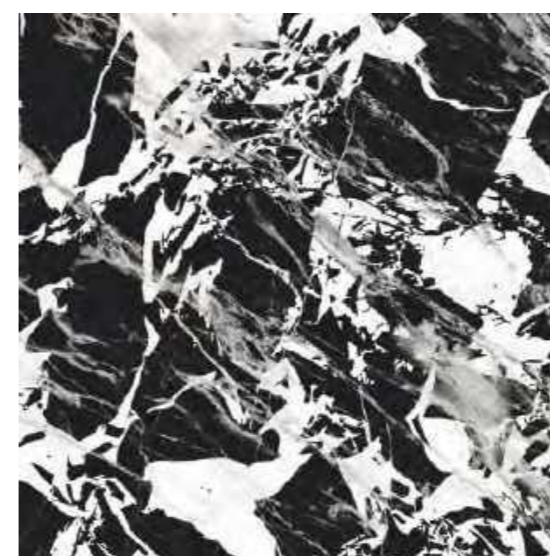

Панда
Panda
1200X600mm