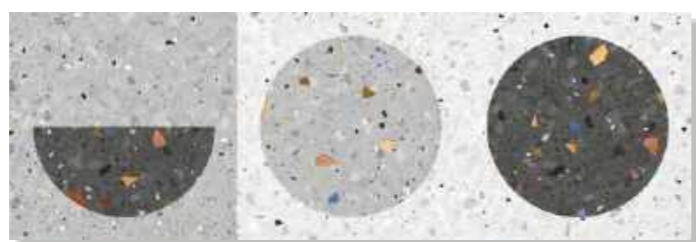

Мари Эрми 7С
Mari Ermi 7C
750X250mm