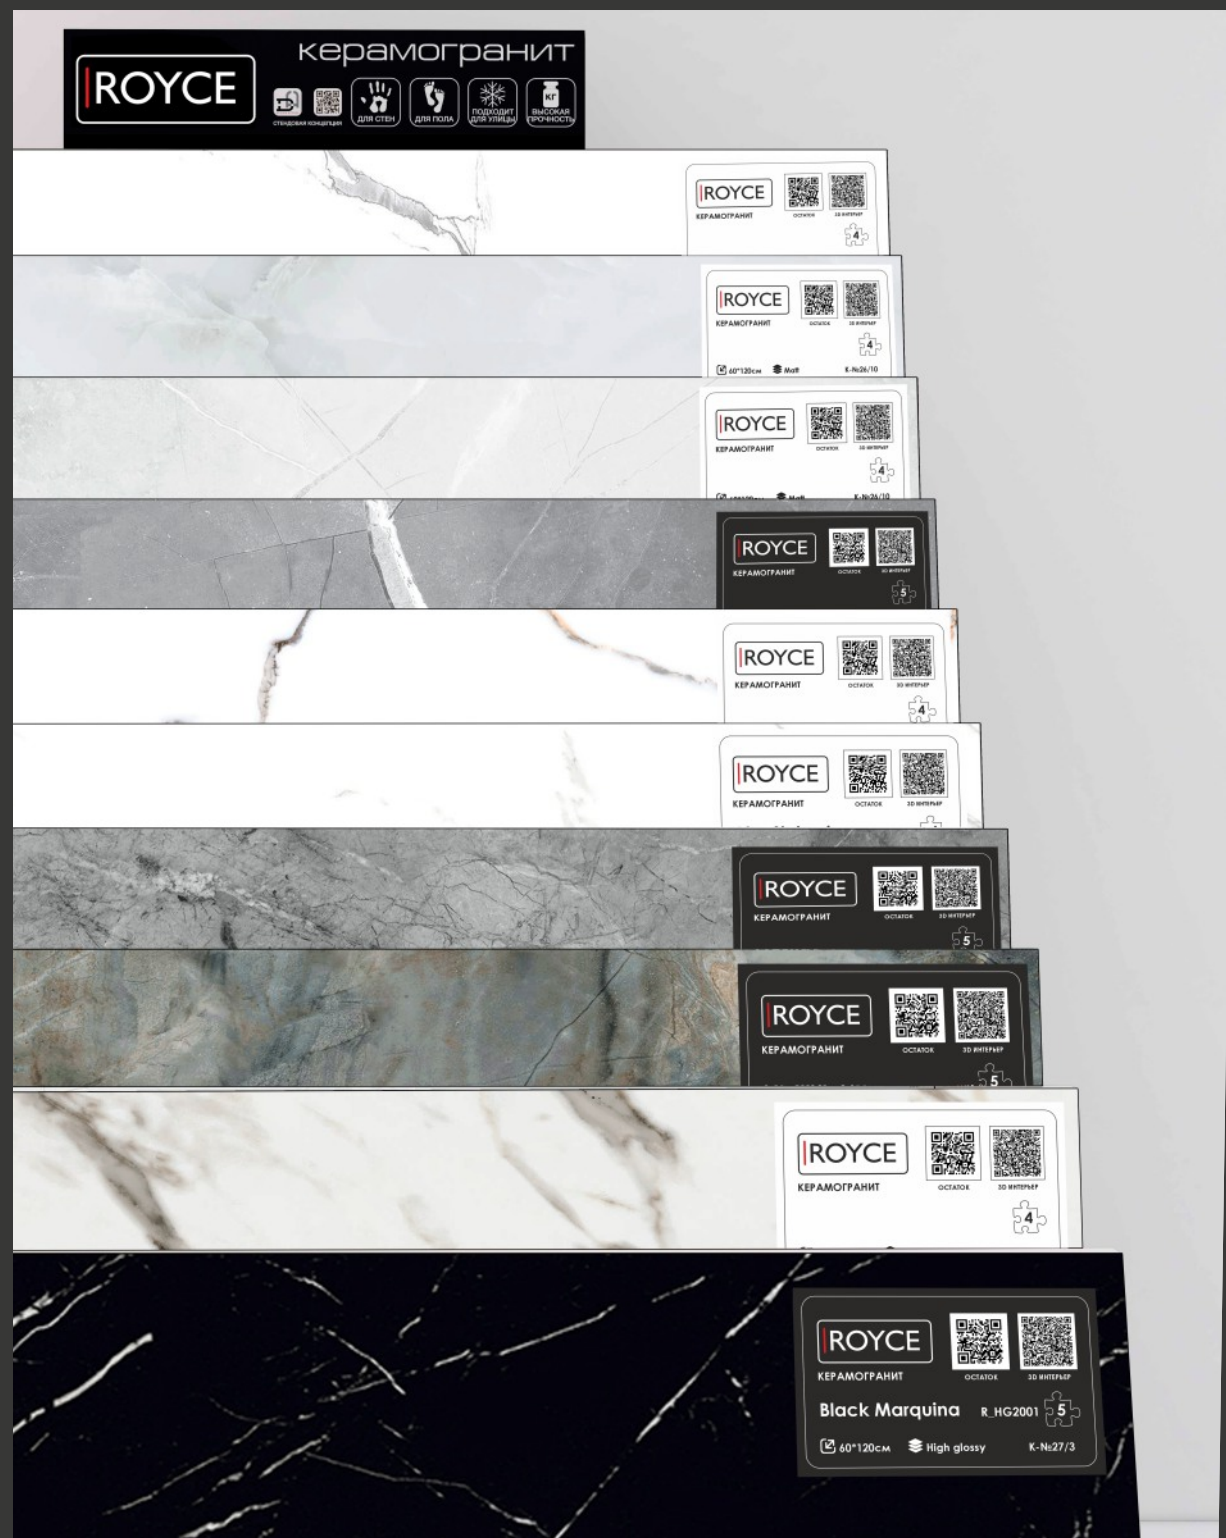

СТИКЕРЫ 100X60MM

Стендовое оборудование